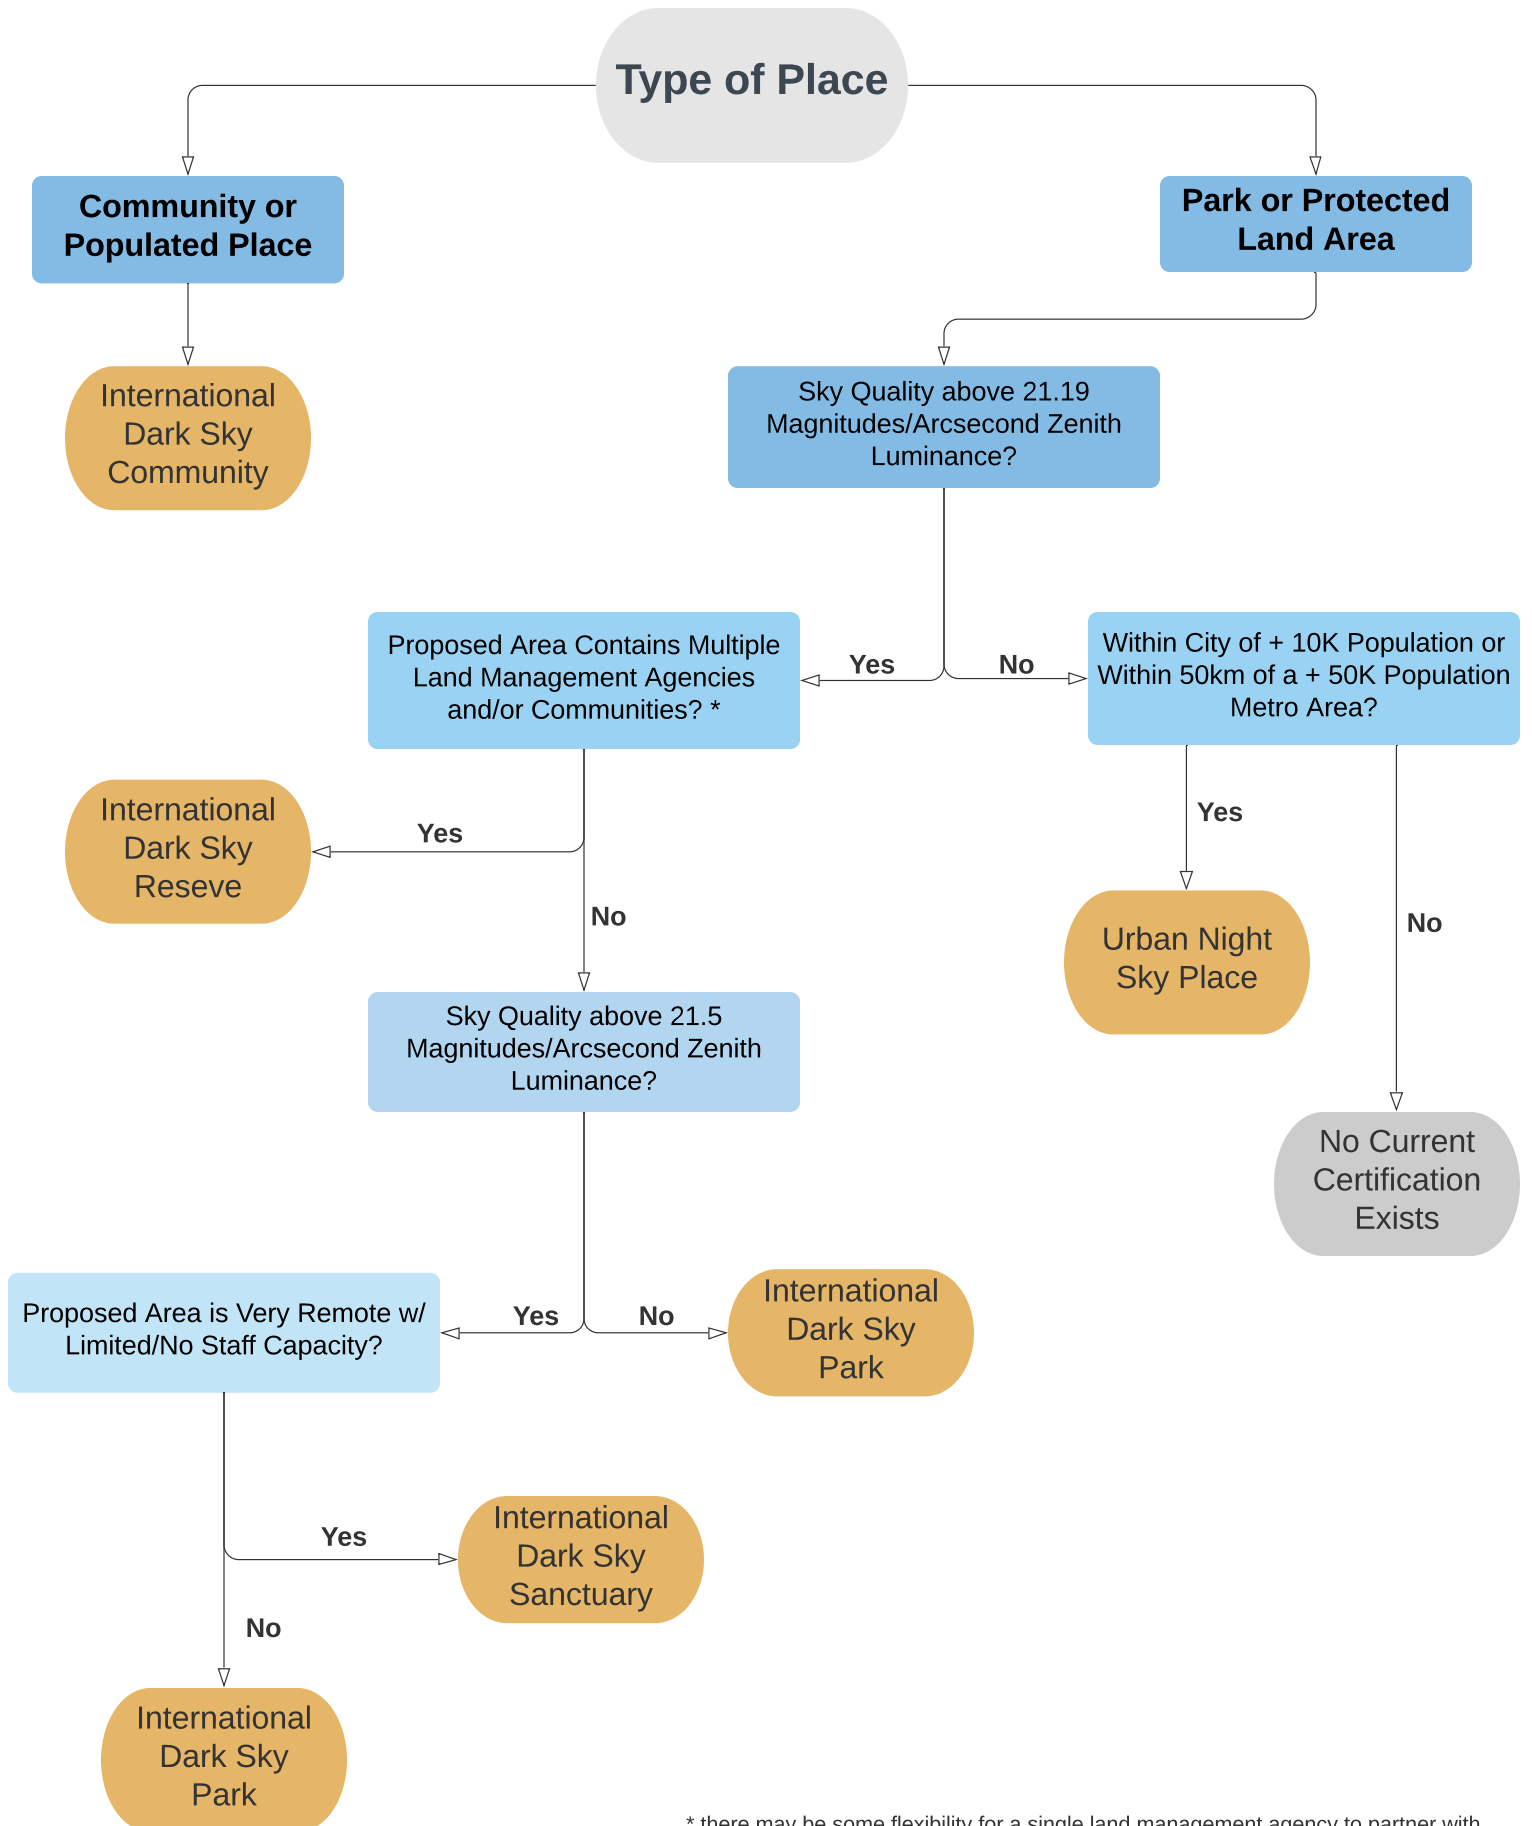

# International Dark Sky Certification Flowchart

Colorado Plateau Dark Sky Cooperative | National Park Services

\* there may be some flexibility for a single land management agency to partner with neighboring land owners for a proposed International Dark Sky Park, if approved by the International Dark Sky Places Program Manager